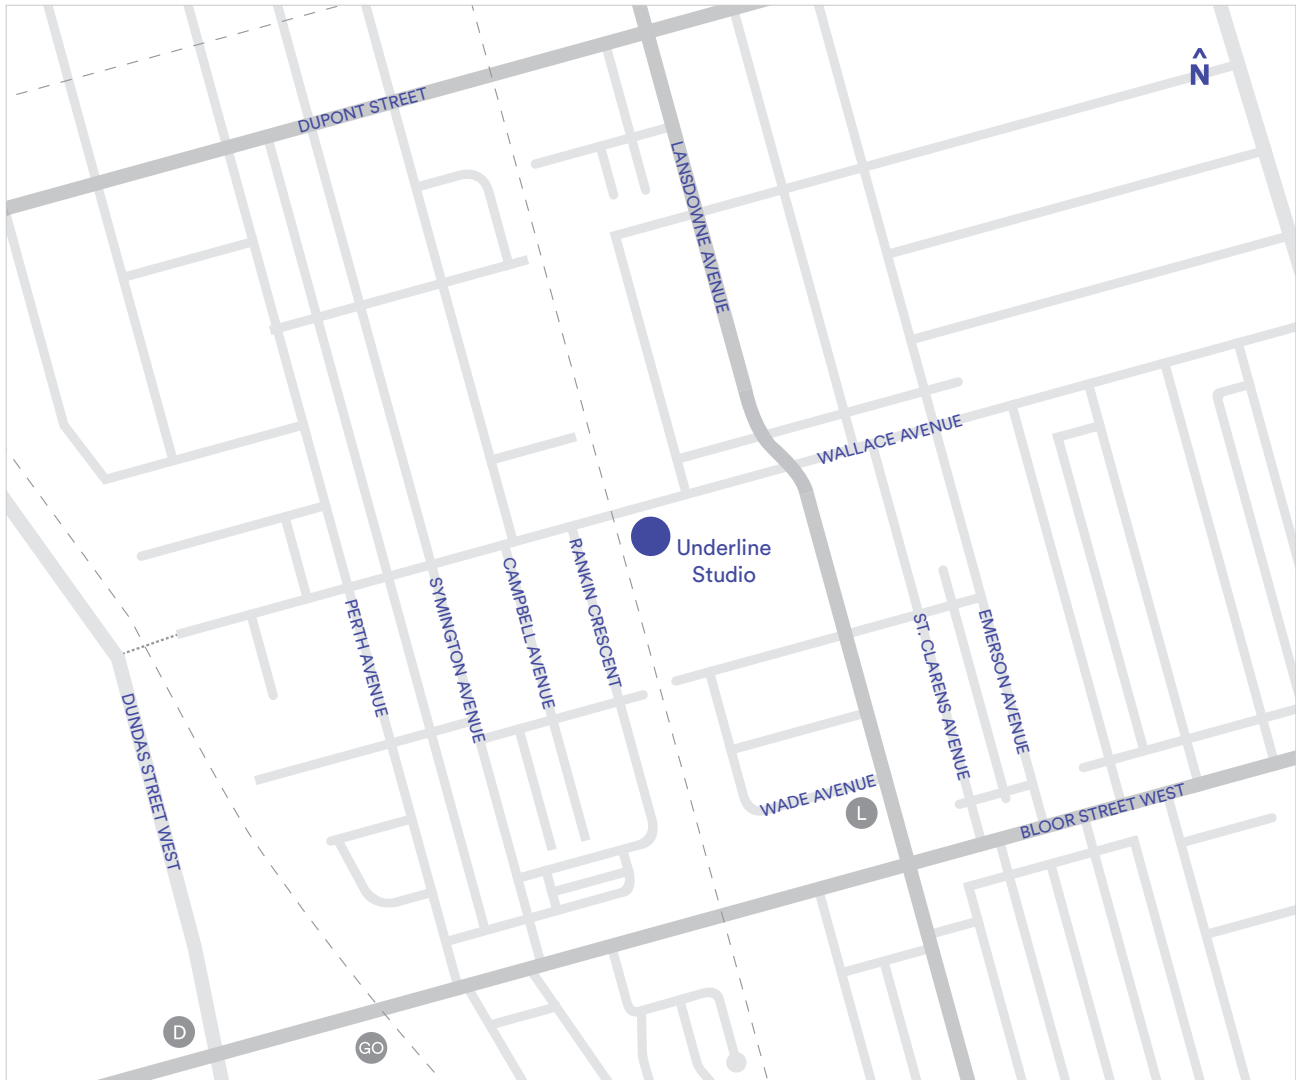

Underline
Studio

Underline Studio
247 Wallace Avenue, 2nd Floor
Toronto, Ontario M6H 1V5
underlinestudio.com
416 341 0475

Studio Parking

Street parking on Wallace Avenue
Daily, 8 a.m. to 5 p.m., free, 1 hour max

Street parking on Rankin Crescent
Daily, free, 3 hours max

Street parking on Campbell Avenue
Daily, free, 3 hours max

- L** Lansdowne Subway Station (7 min walk)
- D** Dundas West Subway Station (13 min walk)
- GO** GO/UP Train Station (11 min walk)