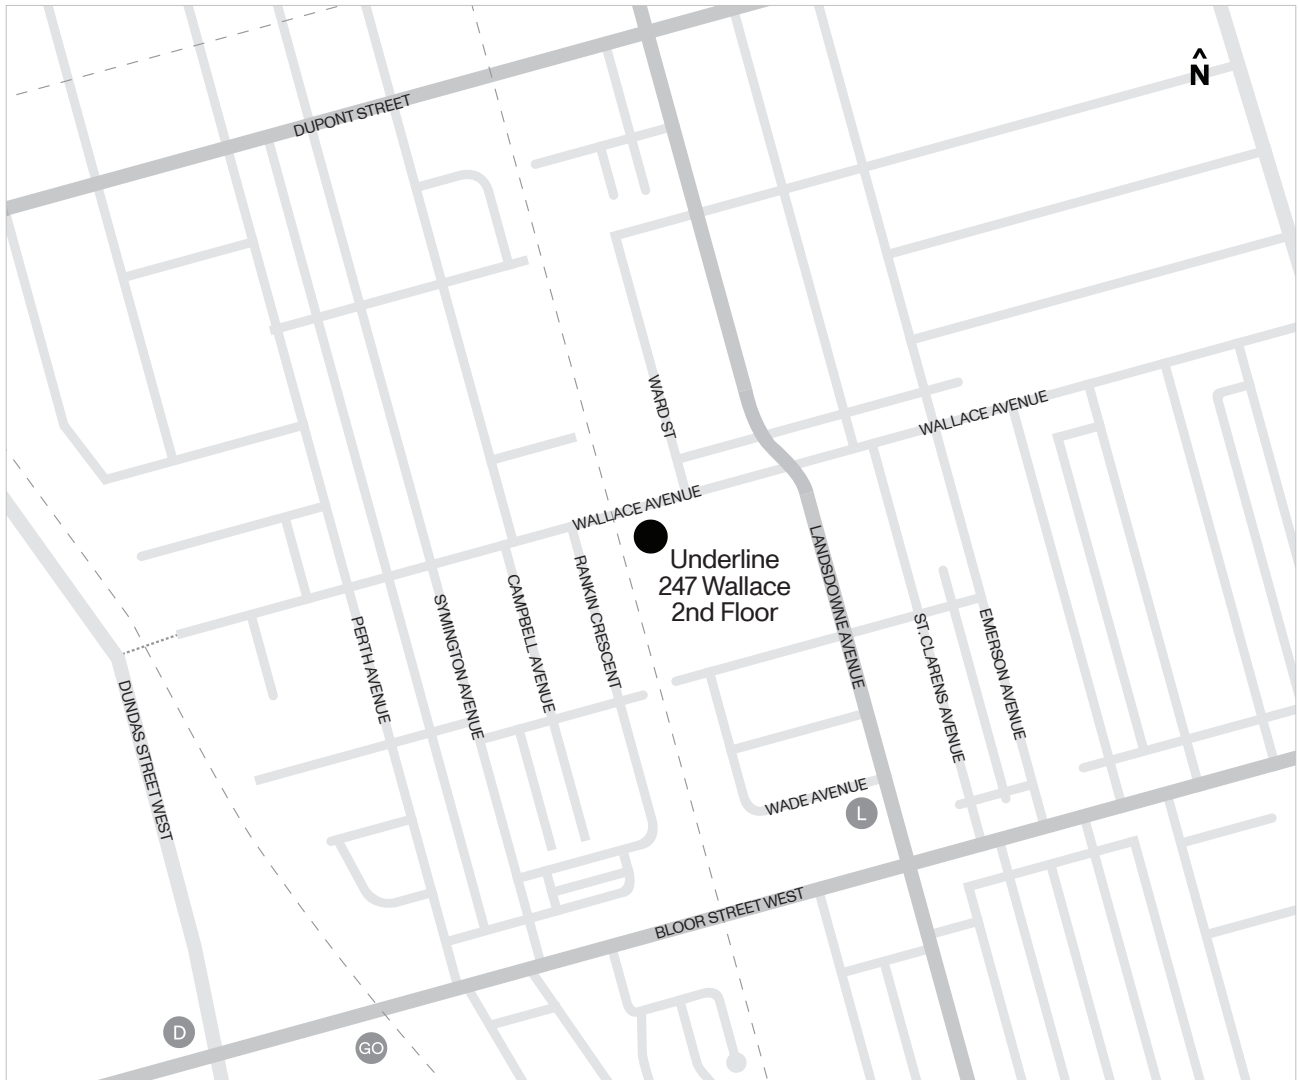

Underline

Underline
247 Wallace Ave, 2nd Floor
Toronto, ON M6H 1V5
underlinestudio.com
+1 416 341 0475

Studio Parking

Street parking on Wallace Avenue
Daily, 8 a.m. to 5 p.m., free, 1 hour max

Street parking on Rankin Crescent
Daily, free, 3 hours max

Street parking on Campbell Avenue
Daily, free, 3 hours max

-  Landsdowne Subway Station (7 min walk)
-  Dundas West Subway Station (13 min walk)
-  GO/UP Train Station (11 min walk)